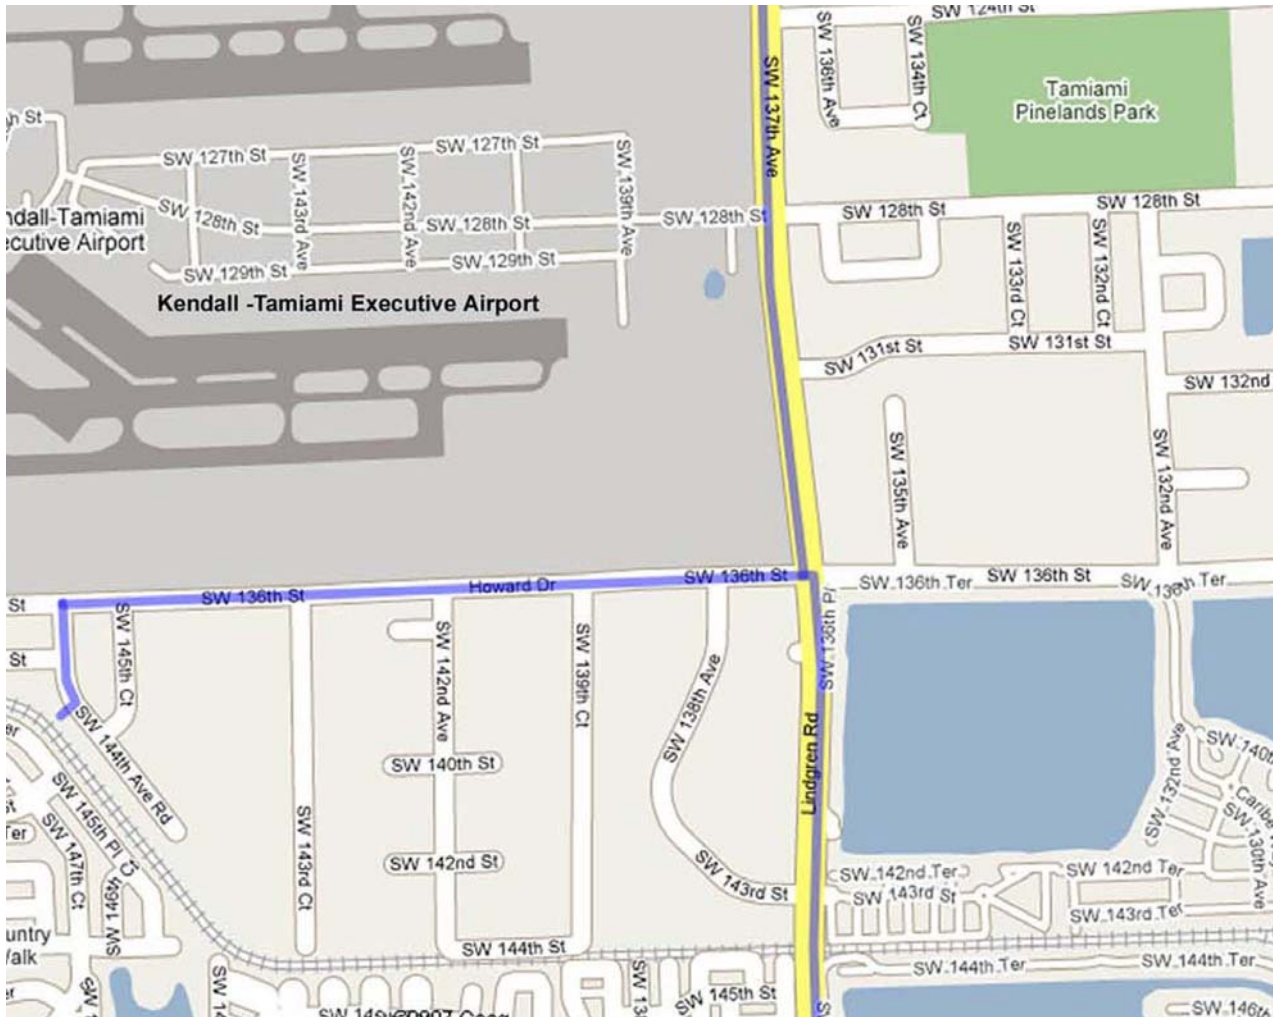

A.M. X-Ray Service Inc.

Map and Directions

Address: 13812 SW 144th Avenue Road, Miami, FL 33186

Phone: 305-252-0168

Directions from the north:

- Take the turnpike south to SW 120th street exit. The exit is on the left hand side of the turnpike.
- Exit onto SW 120th street and turn right/ west.
- Take 120th street west to 137th avenue and turn left/ south.
- Take 137th avenue south to 136th street and turn right/ west.
- Take 136th street west 1 mile to 147th avenue and turn left/ south.
- Past the first street on right. Turn right into building with American flag. The complex is labeled Land Cap.
- Our location is the 3rd door on your left.

Directions from the south:

- Take the turnpike north to SW 152nd street exit. The exit is on the right hand side of the turnpike.
- Exit onto SW 152nd street and turn left/ west.
- Take 152nd street west to 137th avenue and turn right/north.
- Take 137th avenue north to 136th street and turn left/ west.
- Take 136th street west 1 mile to 147th avenue and turn left/ south.
- Past the first street on right. Turn right into building with American flag. The complex is labeled Land Cap.
- Our location is the 3rd door on your left.